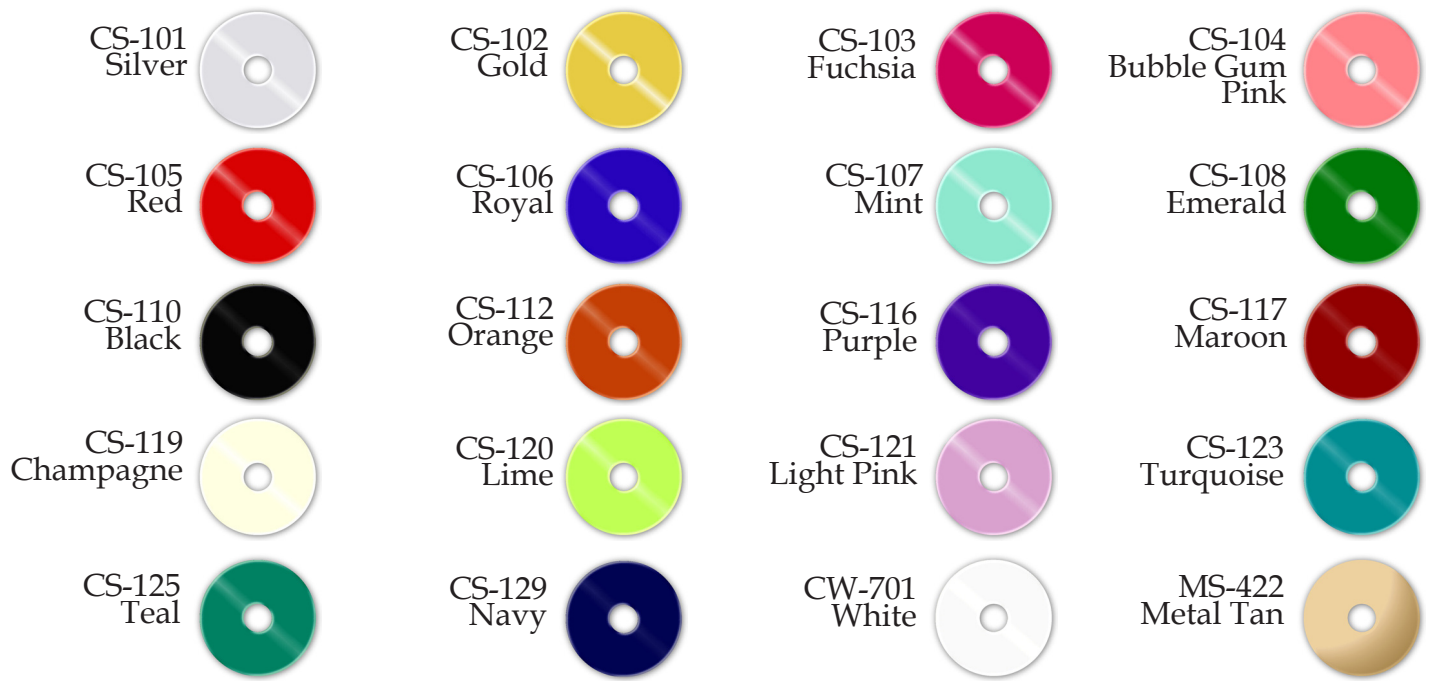

Spangles

Standard

Hologram

For your convenience we are making available printable versions of our color cards. Keep in mind that not all computer display monitors are alike and that the colors you view on your screen do not serve as an exact representation of our products. These color cards are intended for use only as general guides. Additionally, though we strive to keep everything up to date, these cards may not match our website exactly. Keep an eye on our online pages for the latest information on what we have available!