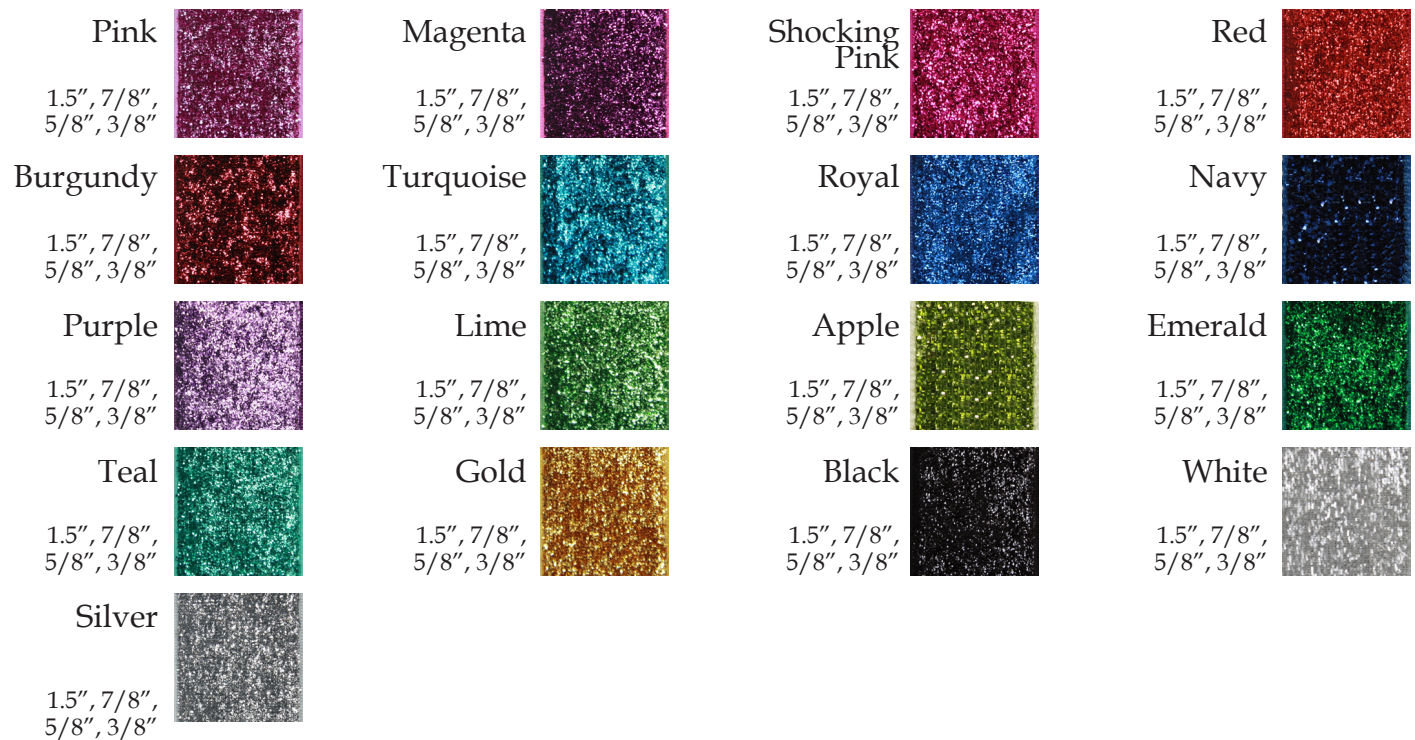

Sparkle

For your convenience we are making available printable versions of our color cards. Keep in mind that not all computer display monitors are alike and that the colors you view on your screen do not serve as an exact representation of our products. These color cards are intended for use only as general guides. Additionally, though we strive to keep everything up to date, these cards may not match our website exactly. Keep an eye on our online pages for the latest information on what we have available!