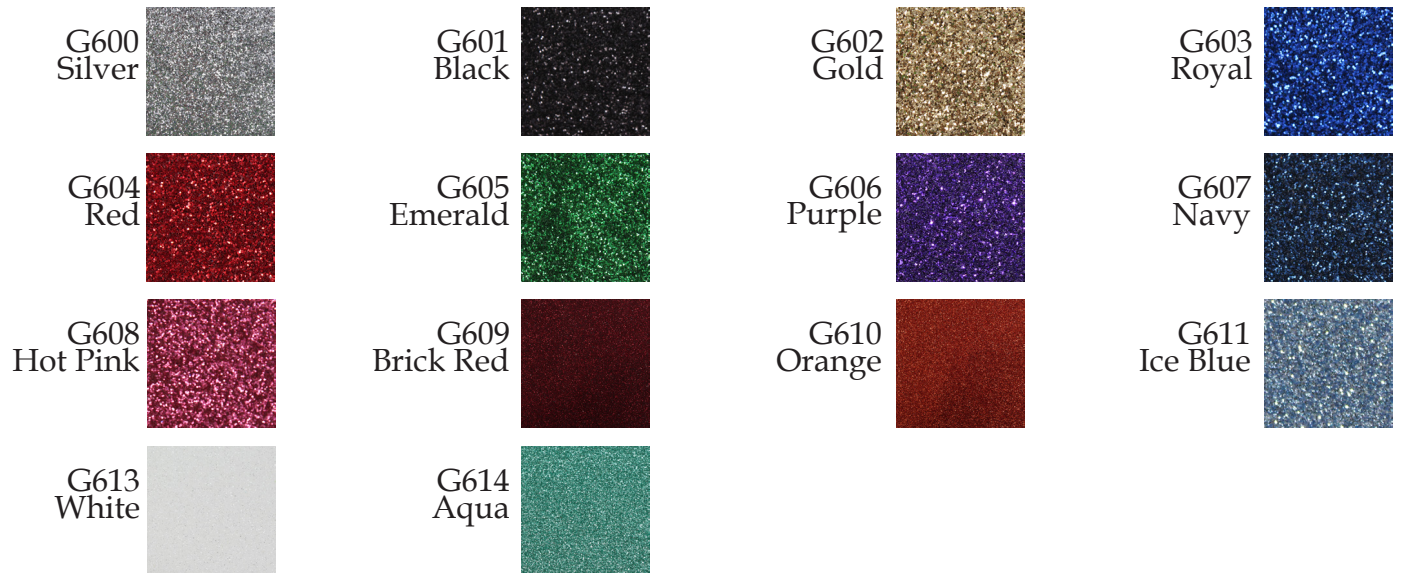

Glitter for Bows