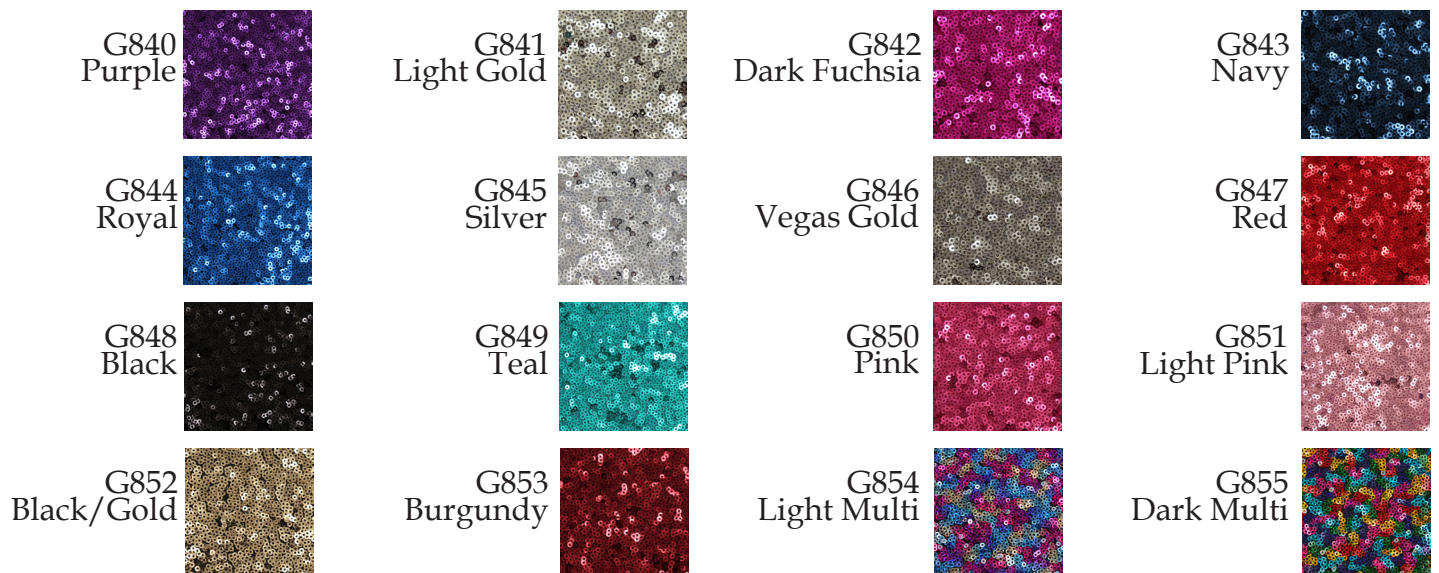

Solid Sequin