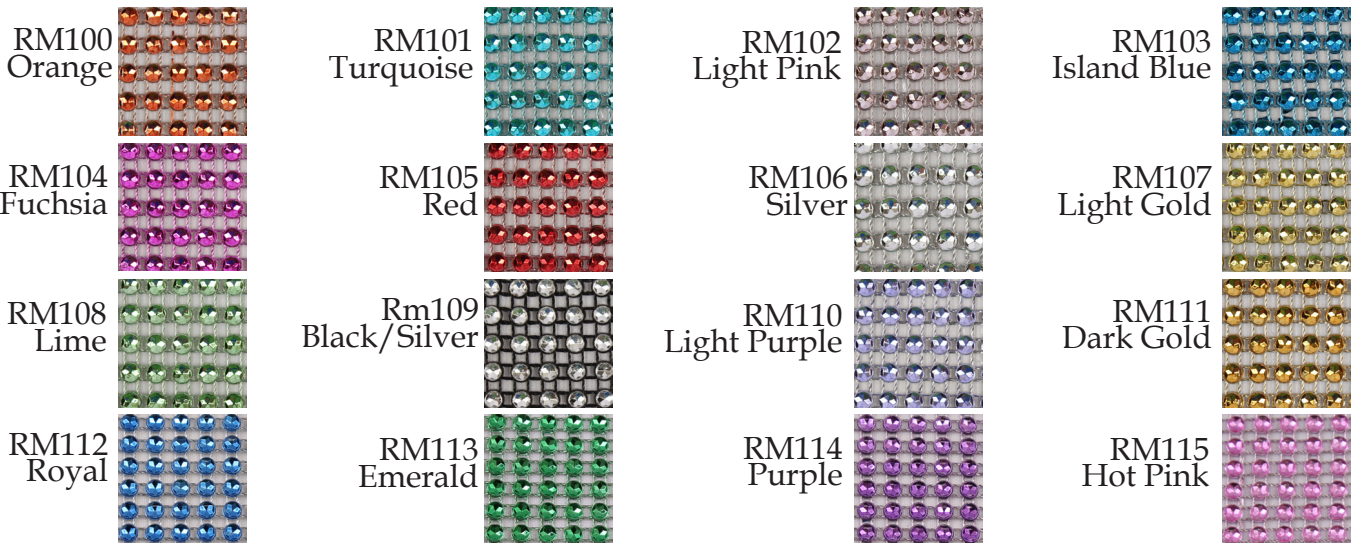

Rhinestone Mesh

Solid

Two-Color Solid

Star

Square